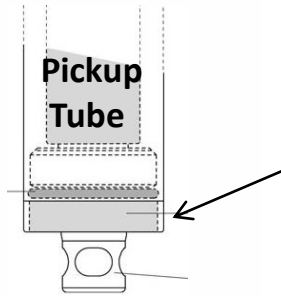

1007514
Fluidizing Disk
$69.00

1001673
Powder Hose
$6.45 Per Foot

Power Clean unit

1007355
Filter
$58.00

110306
O ring
$1.90

1006485
Insert Sleeve
$16.20

205141
Hose connector o ring
$1.75

1006531
Hose Connector
$39.30

1006483
Threaded Sleeve
$35.40

110306
O ring
$1.90